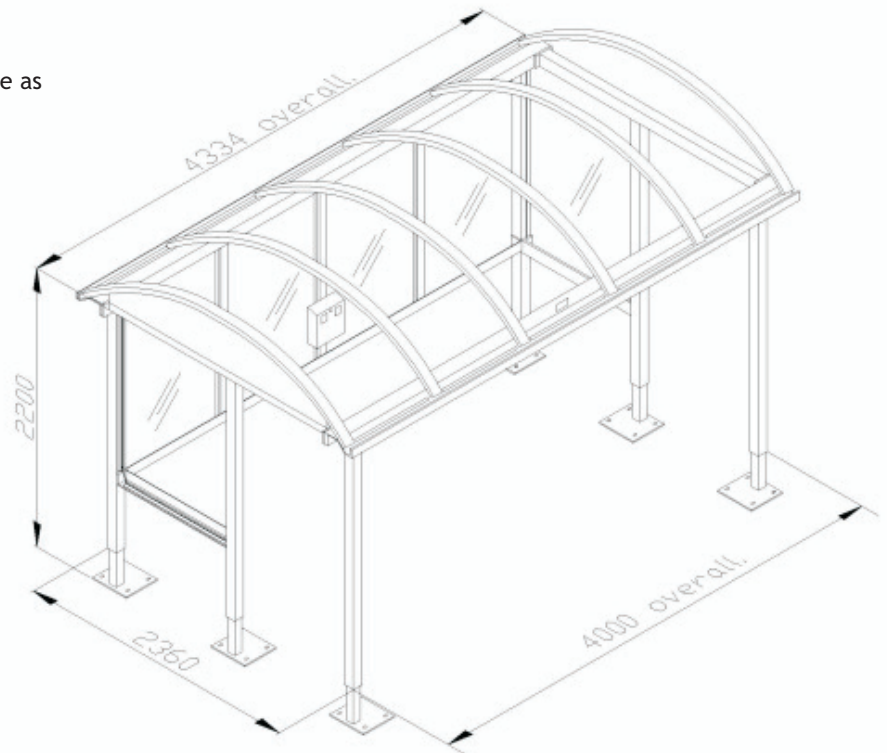

Order Information

Can be supply only or installed by our Installation team.

S Zone UK Limited
The Deep Business Centre
Hull, East Yorkshire
HU1 4BG
Tel: 01482 481050
info@s-zone.co.uk